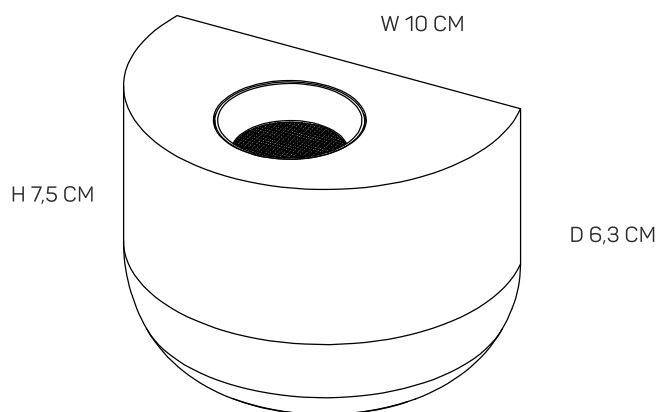

# NYX WALL

LOOM<sup>®</sup>  
DESIGN

SANDY BLACK

SANDY WHITE

## NYX WALL

WALL LIGHT IN ALUMINUM  
POWER 8 W - BUILD IN LED CRI 92  
KELVIN 2700 LUMEN 455  
DIMMABLE: TRIAC  
BEAM ANGLE IN 36 DEGREE